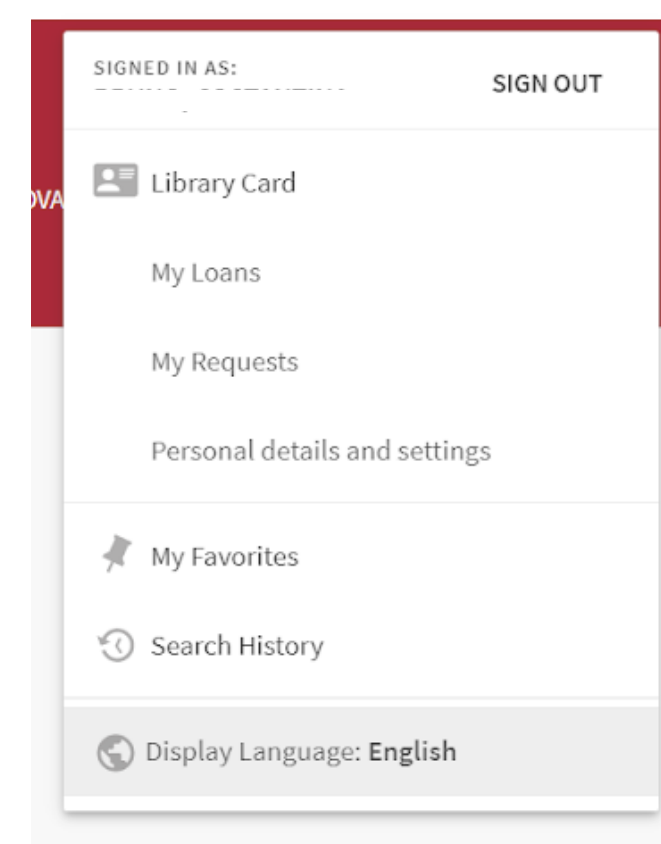

GALILEO DISCOVERY

LIBRARY CARD

- CHECK YOUR LOANS
- RENEW YOUR LOANS
- SEE THE ITEMS YOU SAVED IN YOUR PREVIOUS RESEARCHES (PIN ICON)

* Login

* Your settings

OFF-CAMPUS CONNECTION

THE
LIBRARY

...ALWAYS WITH YOU!