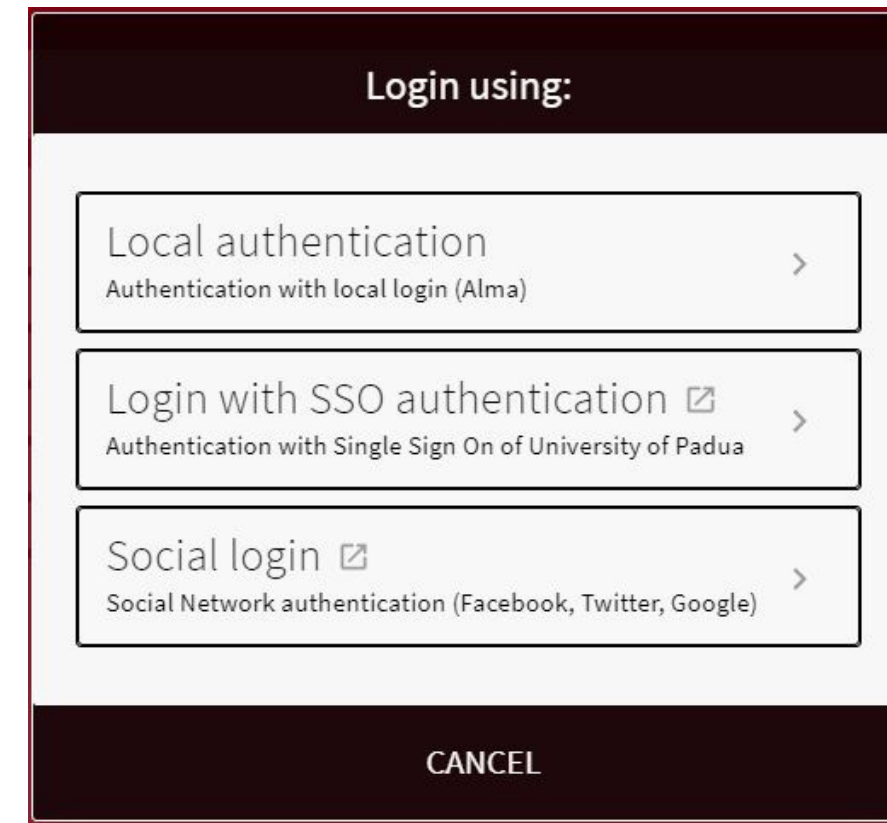

01

→ IS RESPONSIVE: IT CAN BE
USED ON ALL DEVICES (PC,
TABLET, SMARTPHONE, ...)

02

→ IS SIMPLE AND INTUITIVE
TO USE

03

→ IS ACCESSIBLE

04

WHAT YOU CAN FIND IN

GALILEO DISCOVERY

WITH A SINGLE SEARCH IT IS
POSSIBLE TO RETRIEVE AT THE
SAME TIME, IN PAPER AND
ELECTRONIC FORMAT:

- BOOKS, JOURNALS, ARTICLES 01
- MULTIMEDIA RESOURCES 02
- OPEN ACCESS PAPERS 03
- STATISTICS 04
- ENCYCLOPEDIC ENTRIES 05
- ETC... 06

GALILEO DISCOVERY

LIBRARY CARD

- CHECK YOUR LOANS
- RENEW YOUR LOANS
- SEE THE ITEMS YOU SAVED IN YOUR PREVIOUS RESEARCHES (PIN ICON)

* Login

* Your settings

OFF-CAMPUS CONNECTION

THE
LIBRARY

...ALWAYS WITH YOU!